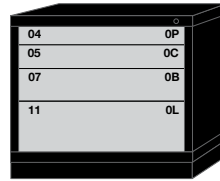

4 drawers with
41 compartments
■ ■ ■ ■ ■ **2730301001** ■ ■ ■ ■ ■