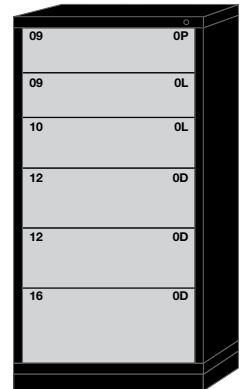

MDC

Modular Drawer Cabinets

All Pre-Engineered Modular Drawer 30" Wide Standard Cabinets on this page feature:

- Fork Lift Base
- Factory installed Layout Kits

EYE-LEVEL – 59-1/4" H x 28-1/4" D

6 drawers with 72 compartments
■ ■ ■ ■ ■ ■ **6830301035** ■

6 drawers with 68 compartments
■ ■ ■ ■ ■ ■ **6830301037** ■

6 drawers with 64 compartments
■ ■ ■ ■ ■ ■ **6830301036** ■

6 drawers with 64 compartments
■ ■ ■ ■ ■ ■ **6830301016** ■

5 drawers with 52 compartments
■ ■ ■ ■ ■ **6830301038** ■

5 drawers with 37 compartments
■ ■ ■ ■ ■ **6830301017** ■

4 drawers with 29 compartments
■ ■ ■ ■ **6830301018** ■

Drawer Number	04	05	06	07	08	09	10	11	12	13	14	15	16	17	18
Usable Height	2-1/4"	3"	3-7/8"	4-5/8"	5-3/8"	6-1/4"	7"	7-3/4"	8-1/2"	9-3/8"	10-1/8"	10-7/8"	11-3/4"	12-1/2"	13-1/4"
Side Height	1-7/8"		3"		4-3/8"			6-1/4"							