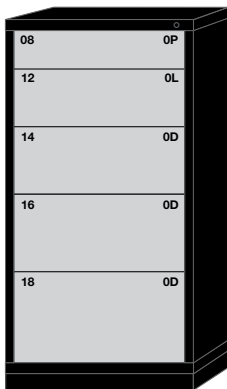

MDC

Modular Drawer Cabinets

All Pre-Engineered Modular Drawer 30" Wide Standard Cabinets on this page feature:

- Fork Lift Base
- Factory installed Layout Kits

EYE-LEVEL – 59-1/4" H x 28-1/4" D

6 drawers with 72 compartments
■ ■ ■ ■ ■ ■ **6830301035** ■

6 drawers with 68 compartments
■ ■ ■ ■ ■ ■ **6830301037** ■

6 drawers with 64 compartments
■ ■ ■ ■ ■ ■ **6830301036** ■

6 drawers with 64 compartments
■ ■ ■ ■ ■ ■ **6830301016** ■

5 drawers with 52 compartments
■ ■ ■ ■ ■ **6830301038** ■

5 drawers with 37 compartments
■ ■ ■ ■ ■ **6830301017** ■

4 drawers with 29 compartments
■ ■ ■ ■ **6830301018** ■

Drawer Number	04	05	06	07	08	09	10	11	12	13	14	15	16	17	18
Usable Height	2-1/4"	3"	3-7/8"	4-5/8"	5-3/8"	6-1/4"	7"	7-3/4"	8-1/2"	9-3/8"	10-1/8"	10-7/8"	11-3/4"	12-1/2"	13-1/4"
Side Height	1-7/8"		3"		4-3/8"			6-1/4"							