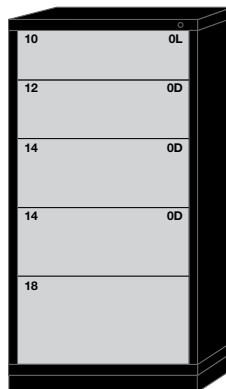

MDC

Modular Drawer Cabinets

All Pre-Engineered Modular Drawer 30" Wide Standard Cabinets on this page feature:

- Fork Lift Base
- Factory installed Layout Kits

EYE-LEVEL – 59-1/4" H x 28-1/4" D

6 drawers with 72 compartments
■ ■ ■ ■ ■ ■ **6830301035** ■

6 drawers with 68 compartments
■ ■ ■ ■ ■ ■ **6830301037** ■

6 drawers with 64 compartments
■ ■ ■ ■ ■ ■ **6830301036** ■

6 drawers with 64 compartments
■ ■ ■ ■ ■ ■ **6830301016** ■

5 drawers with 52 compartments
■ ■ ■ ■ ■ **6830301038** ■

5 drawers with 37 compartments
■ ■ ■ ■ ■ **6830301017** ■

4 drawers with 29 compartments
■ ■ ■ ■ **6830301018** ■

Drawer Number	04	05	06	07	08	09	10	11	12	13	14	15	16	17	18
Usable Height	2-1/4"	3"	3-7/8"	4-5/8"	5-3/8"	6-1/4"	7"	7-3/4"	8-1/2"	9-3/8"	10-1/8"	10-7/8"	11-3/4"	12-1/2"	13-1/4"
Side Height	1-7/8"		3"		4-3/8"			6-1/4"							