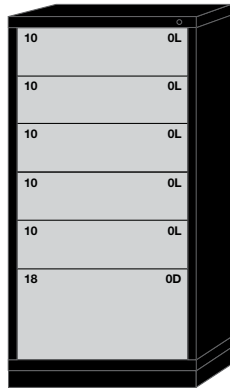

MDC

Modular Drawer Cabinets

All Pre-Engineered Modular Drawer 30" Wide Standard Cabinets on this page feature:

- Fork Lift Base
- Factory installed Layout Kits

EYE-LEVEL – 59-1/4" H x 28-1/4" D

6 drawers with 72 compartments
■ ■ ■ ■ ■ ■ **6830301035** ■

6 drawers with 68 compartments
■ ■ ■ ■ ■ ■ **6830301037** ■

6 drawers with 64 compartments
■ ■ ■ ■ ■ ■ **6830301036** ■

6 drawers with 64 compartments
■ ■ ■ ■ ■ ■ **6830301016** ■

5 drawers with 52 compartments
■ ■ ■ ■ ■ **6830301038** ■

5 drawers with 37 compartments
■ ■ ■ ■ ■ **6830301017** ■

4 drawers with 29 compartments
■ ■ ■ ■ **6830301018** ■

Drawer Number	04	05	06	07	08	09	10	11	12	13	14	15	16	17	18
Usable Height	2-1/4"	3"	3-7/8"	4-5/8"	5-3/8"	6-1/4"	7"	7-3/4"	8-1/2"	9-3/8"	10-1/8"	10-7/8"	11-3/4"	12-1/2"	13-1/4"
Side Height	1-7/8"		3"		4-3/8"			6-1/4"							