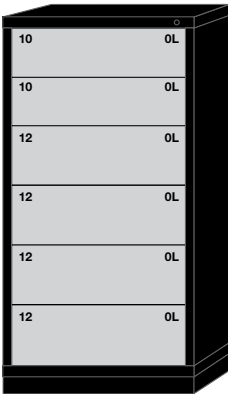

MDC

Modular Drawer Cabinets

All Pre-Engineered Modular Drawer 30" Wide Standard Cabinets on this page feature:

- Fork Lift Base
- Factory installed Layout Kits

EYE-LEVEL – 59-1/4" H x 28-1/4" D

6 drawers with 72 compartments
■ ■ ■ ■ ■ ■ **6830301035** ■

6 drawers with 68 compartments
■ ■ ■ ■ ■ ■ **6830301037** ■

6 drawers with 64 compartments
■ ■ ■ ■ ■ ■ **6830301036** ■

6 drawers with 64 compartments
■ ■ ■ ■ ■ ■ **6830301016** ■

5 drawers with 52 compartments
■ ■ ■ ■ ■ **6830301038** ■

5 drawers with 37 compartments
■ ■ ■ ■ ■ **6830301017** ■

4 drawers with 29 compartments
■ ■ ■ ■ **6830301018** ■

Drawer Number	04	05	06	07	08	09	10	11	12	13	14	15	16	17	18
Usable Height	2-1/4"	3"	3-7/8"	4-5/8"	5-3/8"	6-1/4"	7"	7-3/4"	8-1/2"	9-3/8"	10-1/8"	10-7/8"	11-3/4"	12-1/2"	13-1/4"
Side Height	1-7/8"		3"		4-3/8"			6-1/4"							