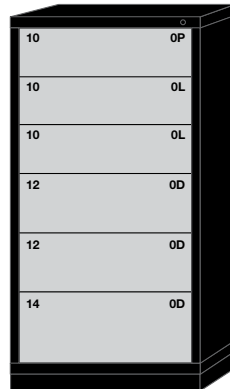

MDC

Modular Drawer Cabinets

All Pre-Engineered Modular Drawer 30" Wide Standard Cabinets on this page feature:

- Fork Lift Base
- Factory installed Layout Kits

EYE-LEVEL – 59-1/4" H x 28-1/4" D

6 drawers with 72 compartments
■ ■ ■ ■ ■ ■ **6830301035** ■

6 drawers with 68 compartments
■ ■ ■ ■ ■ ■ **6830301037** ■

6 drawers with 64 compartments
■ ■ ■ ■ ■ ■ **6830301036** ■

6 drawers with 64 compartments
■ ■ ■ ■ ■ ■ **6830301016** ■

5 drawers with 52 compartments
■ ■ ■ ■ ■ **6830301038** ■

5 drawers with 37 compartments
■ ■ ■ ■ ■ **6830301017** ■

4 drawers with 29 compartments
■ ■ ■ ■ **6830301018** ■

Drawer Number	04	05	06	07	08	09	10	11	12	13	14	15	16	17	18
Usable Height	2-1/4"	3"	3-7/8"	4-5/8"	5-3/8"	6-1/4"	7"	7-3/4"	8-1/2"	9-3/8"	10-1/8"	10-7/8"	11-3/4"	12-1/2"	13-1/4"
Side Height	1-7/8"		3"		4-3/8"			6-1/4"							