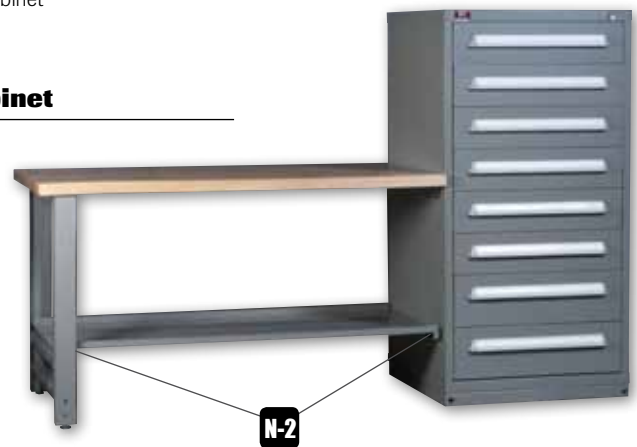

(N-2) Under-Counter Shelves Side-Mounted to Cabinet

- Available in pairs for work surfaces side-mounted to the cabinet (Hi-Lo Bracket).

Specify color ■ - two digit color code

for 60”w Work Surface

No. ■ 251UCSD60 - 2 shelves

for 72”w Work Surface

No. ■ 251UCSD72 - 2 shelves