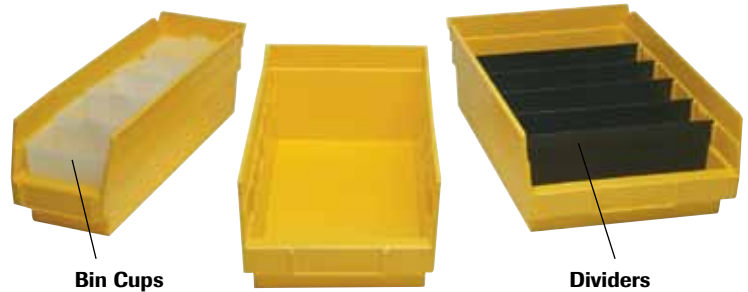

**8000 Series Shelving Accessories**

**Heavy-Duty Steel Shelf Boxes**

Designed and manufactured for maximum durability!

Tough, steel boxes feature flanged backs that allow boxes to hang at an angle for 100% access. Sides are slotted for adjustable galvanized dividers (included). Integral label holders on front of each box make identification easy.

**Standard 22 Ga. Shelf Boxes**

Cat. No.	QTY	To Fit Shelves	W x D x H	Dividers included
8116	12 pk	12" Deep	5 <sup>21</sup> / <sub>32</sub> " x 11 <sup>1</sup> / <sub>4</sub> " x 4 <sup>5</sup> / <sub>16</sub> "	24
8117	12 pk	18" Deep	5 <sup>21</sup> / <sub>32</sub> " x 17 <sup>1</sup> / <sub>4</sub> " x 4 <sup>5</sup> / <sub>16</sub> "	36
8115	12 pk	24" Deep	5 <sup>21</sup> / <sub>32</sub> " x 23 <sup>1</sup> / <sub>4</sub> " x 4 <sup>5</sup> / <sub>16</sub> "	36
8118	100 pk	Extra Dividers for 8115, 8116, 8117 (galvanized finish)		

**Color Selection**

**In Stock**

DD Dove Gray

**Also Available**

PP Putty

**Yellow Plastic Shelf Boxes**

Durable, one-piece molded polypropylene is impervious to moisture, grease and oils. Sides and bottoms reinforced for added strength. Molded front handle includes 3" x 3/4" slot for labeling. Use up to 7 dividers in each box (available separately). Nest empty boxes to save space. Each box is 4" high. Yellow finish only.

Outside	Inside	12"d		18"d		24"d		Qty. that fits on a 36"w shelf
		(10 <sup>3</sup> / <sub>16</sub> " O.D. (I.D))	Qty	(16 <sup>3</sup> / <sub>16</sub> " O.D. (I.D))	Qty	(22 <sup>3</sup> / <sub>16</sub> " O.D. (I.D))	Qty	
4 <sup>1</sup> / <sub>8</sub> "	3 <sup>5</sup> / <sub>8</sub> "	53124	24 pk	53184	12 pk	N/A	N/A	8
6 <sup>5</sup> / <sub>8</sub> "	6 <sup>1</sup> / <sub>8</sub> "	53126	12 pk	53186	12 pk	53246	6 pk	5
8 <sup>1</sup> / <sub>4</sub> "	7 <sup>3</sup> / <sub>4</sub> "	53128	12 pk	53188	12 pk	N/A	N/A	4