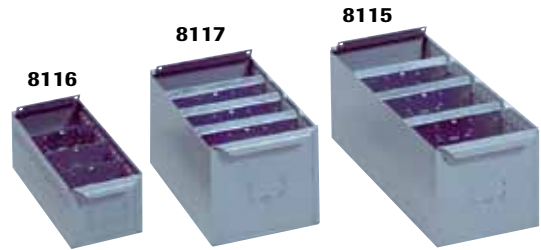

**8000 Series Shelving Accessories**

**Heavy-Duty Steel Shelf Boxes**

Designed and manufactured for maximum durability!

Tough, steel boxes feature flanged backs that allow boxes to hang at an angle for 100% access. Sides are slotted for adjustable galvanized dividers (included). Integral label holders on front of each box make identification easy.

**Standard 22 Ga. Shelf Boxes**

Cat. No.	QTY	To Fit Shelves	W x D x H	Dividers included
8116	12 pk	12" Deep	5 <sup>21</sup> / <sub>32</sub> " x 11 <sup>1</sup> / <sub>4</sub> " x 4 <sup>5</sup> / <sub>16</sub> "	24
8117	12 pk	18" Deep	5 <sup>21</sup> / <sub>32</sub> " x 17 <sup>1</sup> / <sub>4</sub> " x 4 <sup>5</sup> / <sub>16</sub> "	36
8115	12 pk	24" Deep	5 <sup>21</sup> / <sub>32</sub> " x 23 <sup>1</sup> / <sub>4</sub> " x 4 <sup>5</sup> / <sub>16</sub> "	36
8118	100 pk	Extra Dividers for 8115, 8116, 8117 (galvanized finish)		

**Color Selection**

**In Stock**

DD Dove Gray

**Also Available**

PP Putty

**Yellow Plastic Shelf Boxes**

Durable, one-piece molded polypropylene is impervious to moisture, grease and oils. Sides and bottoms reinforced for added strength. Molded front handle includes 3" x 3/4" slot for labeling. Use up to 7 dividers in each box (available separately). Nest empty boxes to save space. Each box is 4" high. Yellow finish only.

**Plastic Bin Cups**

Easily removed. Translucent plastic. Fit neatly into No. 53124 and No. 53184.

**No. 53110** – 3<sup>3</sup>/<sub>4</sub>"w x 2"d x 3"h - 48 pk

**Plastic Dividers**

Subdivide boxes to maximize inventory control. Black only.