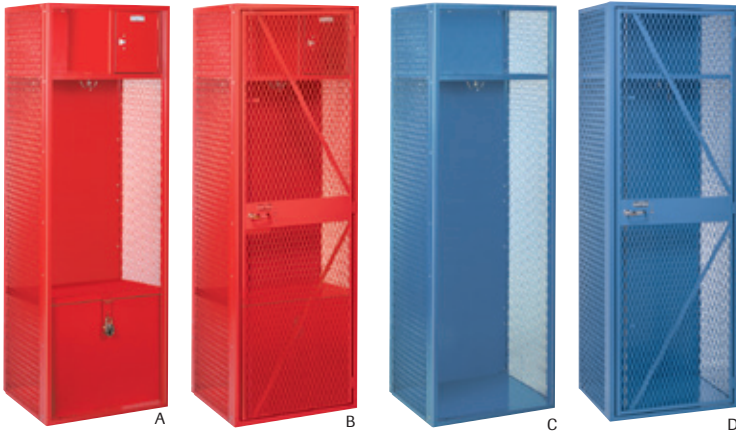

### All-Welded

- All seams and Joints welded for rigidity
- Optional compartments shipped knocked down
- 16-gauge body parts with 18-gauge backs
- Full loop type hinges
- Powder coat finish
- 13-gauge expanded metal door or 14-gauge sheet metal or no door
- 16-gauge frame
- 13-gauge expanded metal sides or optional 16-gauge sheet metal
- All metal locking systems
- Chrome plated turn handles

### Knocked Down

- 13-gauge expanded metal door or 14-gauge sheet metal or 16-gauge sheet metal or no door
- 16-gauge frame
- 13-gauge expanded metal sides or optional 16-gauge sheet metal
- All metal locking systems
- Chrome plated turn handles
- Powder coat finish

**A- Deluxe Collegiate Lockers** offer additional security for special equipment or assigned gear. 18" high interior compartment bench with padlock hasp. Upper compartment door may also be equipped with built-in key or combination lock.

All doors on single, double and triple tier lockers feature bright, chrome plated handles with built in padlock attachment. Number plates mount above handle, and built in key locks or combination locks may be added to the right of the handle.