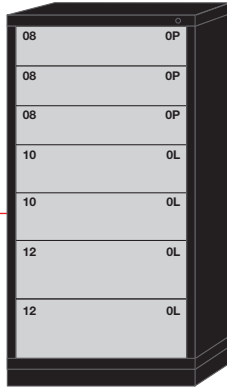

MIDC

Modular Drawer Cabinets

STANDARD CABINET - 30" WIDE EYE-LEVEL – 59-1/4" H X 28-1/4" D

7 Drawers

7 drawers with 96 compartments

6830301034

7 drawers with 80 compartments

6830301015

7 drawers with 77 compartments

683030000G

6 Drawers

6 drawers with 72 compartments

6830301035

6 drawers with 68 compartments

6830301037

6 drawers with 64 compartments