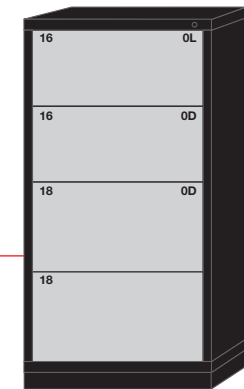

MIDC

Modular Drawer Cabinets

STANDARD CABINET - 30" WIDE EYE-LEVEL – 59-1/4" H X 28-1/4" D

7 Drawers

7 drawers with 96 compartments

6830301034

7 drawers with 80 compartments

6830301015

6830301036

6 drawers with 64 compartments

6830301016

5 Drawers

5 drawers with 52 compartments

6830301038

5 drawers with 37 compartments

6830301017

4 Drawers

4 drawers with 29 compartments

6830301018