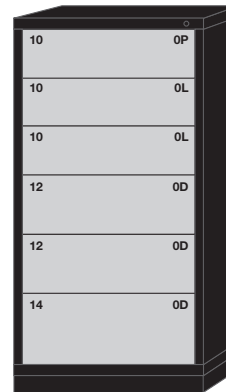

MIDC

Modular Drawer Cabinets

STANDARD CABINET - 30" WIDE EYE-LEVEL – 59-1/4" H X 28-1/4" D

7 Drawers

7 drawers with 96 compartments

6830301034

7 drawers with 80 compartments

6830301015

7 drawers with 77 compartments

683030000G

6 Drawers

6 drawers with 72 compartments

6830301035

6 drawers with 68 compartments

6830301037

6 drawers with 64 compartments

6830301036

6 drawers with 64 compartments

6830301016

5 Drawers

5 drawers with 52 compartments

6830301038

5 drawers with 37 compartments

6830301017