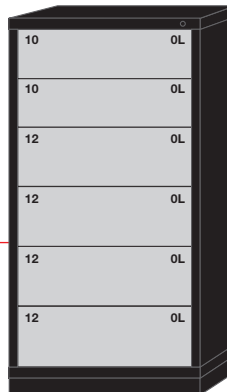

MIDC

Modular Drawer Cabinets

STANDARD CABINET - 30" WIDE EYE-LEVEL – 59-1/4" H X 28-1/4" D

7 Drawers

7 drawers with 96 compartments

6830301034

7 drawers with 80 compartments

6830301015

7 drawers with 77 compartments

683030000G

6 Drawers

6 drawers with 72 compartments

6830301035

6 drawers with 68 compartments

6830301037

6 drawers with 64 compartments