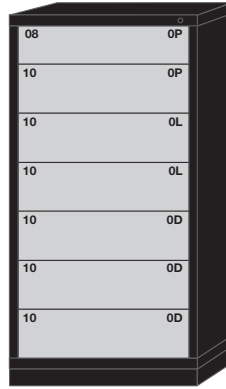

MIDC

Modular Drawer Cabinets

STANDARD CABINET - 30" WIDE EYE-LEVEL – 59-1/4" H X 28-1/4" D

7 Drawers

7 drawers with 96 compartments

6830301034

7 drawers with 80 compartments

6830301015