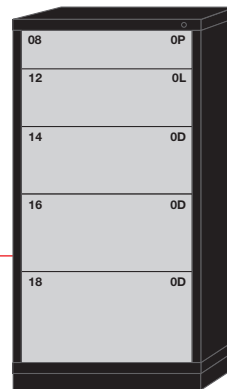

MIDC

Modular Drawer Cabinets

STANDARD CABINET - 30" WIDE EYE-LEVEL – 59-1/4" H X 28-1/4" D

7 Drawers

7 drawers with 96 compartments

6830301034

7 drawers with 80 compartments

6830301015

7 drawers with 77 compartments

683030000G

6 Drawers

6 drawers with 72 compartments

6830301035

6 drawers with 68 compartments

6830301037

6 drawers with 64 compartments

6830301036

6 drawers with 64 compartments

6830301016

5 Drawers

5 drawers with 52 compartments

6830301038

5 drawers with 37 compartments

6830301017