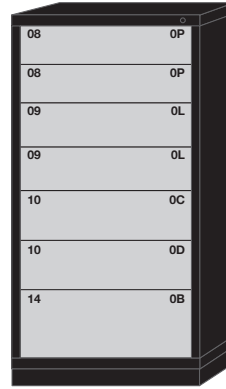

MIDC

Modular Drawer Cabinets

STANDARD CABINET - 30" WIDE EYE-LEVEL – 59-1/4" H X 28-1/4" D

7 Drawers

7 drawers with 96 compartments

6830301034

7 drawers with 80 compartments

6830301015