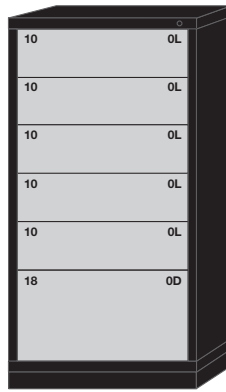

MIDC

Modular Drawer Cabinets

STANDARD CABINET - 30" WIDE EYE-LEVEL – 59-1/4" H X 28-1/4" D

7 Drawers

7 drawers with 96 compartments

6830301034

7 drawers with 80 compartments

6830301015

7 drawers with 77 compartments

683030000G

6 Drawers

6 drawers with 72 compartments

6830301035

6 drawers with 68 compartments

6830301037

6 drawers with 64 compartments

6830301036

6 drawers with 64 compartments

6830301016

5 Drawers

5 drawers with 52 compartments

6830301038

5 drawers with 37 compartments

6830301017