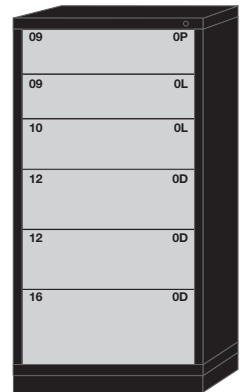

MIDC

Modular Drawer Cabinets

STANDARD CABINET - 30" WIDE EYE-LEVEL – 59-1/4" H X 28-1/4" D

7 Drawers

7 drawers with 96 compartments

6830301034

7 drawers with 80 compartments

6830301015

7 drawers with 77 compartments

683030000G

6 Drawers

6 drawers with 72 compartments

6830301035

6 drawers with 68 compartments

6830301037

6 drawers with 64 compartments

6830301036

6 drawers with 64 compartments

6830301016

5 Drawers

5 drawers with 52 compartments

6830301038

5 drawers with 37 compartments

6830301017