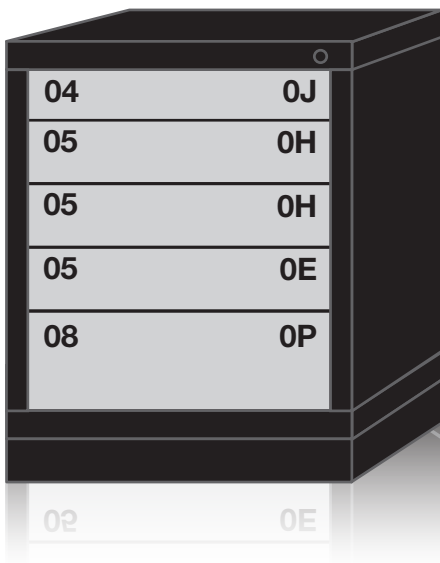

**SLENDER CABINET - 22-13/16" WIDE
DESK HEIGHT - 26-7/8" H X 28-1/4" D**

Modular Drawer Cabinets

Drawer Number	04	05	06	07	08	09	10	11	12	13	14	15	16	17	18
Usable Height	2-1/4"	3"	3-7/8"	4-5/8"	5-3/8"	6-1/4"	7"	7-3/4"	8-1/2"	9-3/8"	10-1/8"	10-7/8"	11-3/4"	12-1/2"	13-1/4"
Side Height	1-7/8"		3"		4-3/8"			6-1/4"							

All Pre-Engineered Modular Drawer 22-13/16" Wide Slender Cabinets on these pages feature:

- Fork Lift Base

5 Drawers

5 drawers with 144 compartments

4 Drawers

4 drawers with 70 compartments

4 drawers with 41 compartments