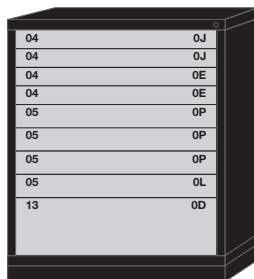

9 Drawers

9 drawers with
180 compartments

■ ■ ■ 493630000B ■ ■ ■