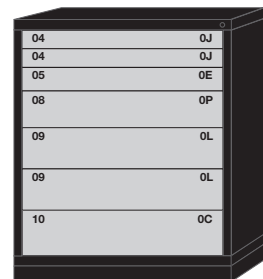

7 Drawers

7 drawers with
137 compartments

■ ■ ■ 493630000D ■ ■ ■