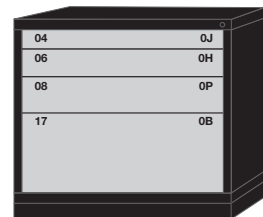

4 Drawers

4 drawers with
88 compartments

■ ■ ■ 353630000A ■ ■ ■