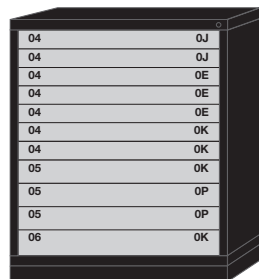

■ ■ ■ 353630000B ■ ■ ■

4 Drawers

4 drawers with
88 compartments

■ ■ ■ 353630000A ■ ■ ■

MEDIUM CABINET - 36-3/8" WIDE COUNTER HEIGHT - 44-1/4" H X 28-1/4" D

11 Drawers

11 drawers with
248 compartments

■ ■ ■ 4936301001 ■ ■ ■