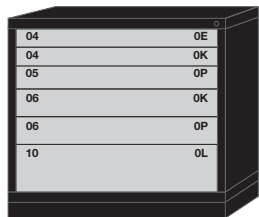

MIDC

Modular Drawer Cabinets

MEDIUM CABINET - 36-3/8" WIDE BENCH HEIGHT - 33-1/4" H X 28-1/4" D

Drawer Number	04	05	06	07	08	09	10	11	12	13	14	15	16	17	18
Usable Height	2-1/4"	3"	3-7/8"	4-5/8"	5-3/8"	6-1/4"	7"	7-3/4"	8-1/2"	9-3/8"	10-1/8"	10-7/8"	11-3/4"	12-1/2"	13-1/4"
Side Height	1-7/8"		3"		4-3/8"			6-1/4"							

All Pre-Engineered Modular Drawer 36-3/8" Wide Medium Cabinets on these pages feature:

- Fork Lift Base

6 Drawers

6 drawers with
108 compartments

■ ■ ■ 3536301002 ■ ■ ■