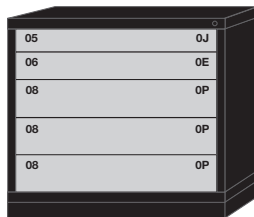

All Pre-Engineered Modular Drawer 36-3/8" Wide Medium Cabinets on these pages feature:

- Fork Lift Base

6 Drawers

6 drawers with
108 compartments

■ ■ ■ 3536301002 ■ ■ ■

5 Drawers

5 drawers with
104 compartments