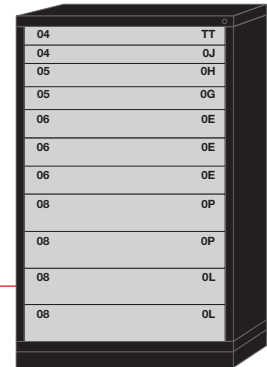

MIDC

Modular Drawer Cabinets

**MEDIUM CABINET - 36-3/8" WIDE
EYE-LEVEL HEIGHT - 59-1/4" H X 28-1/4" D**

11 Drawers

11 drawers with
269 compartments

683630000F

9 Drawers

9 drawers with
144 compartments