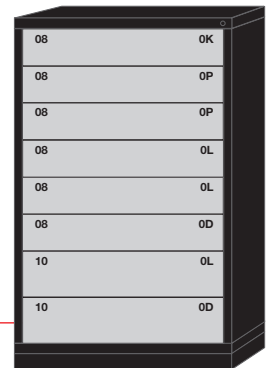

8 drawers with
104 compartments

6836301014