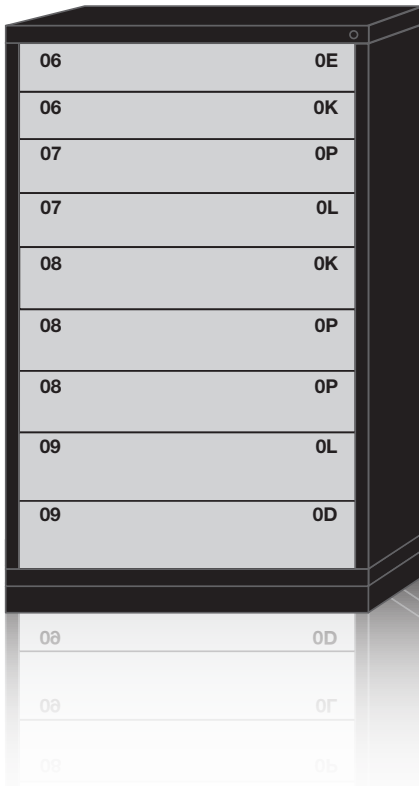

MIDC

Modular Drawer Cabinets

**MEDIUM CABINET - 36-3/8" WIDE
EYE-LEVEL HEIGHT - 59-1/4" H X 28-1/4" D**

11 Drawers

11 drawers with
269 compartments

683630000F

9 Drawers

9 drawers with
144 compartments