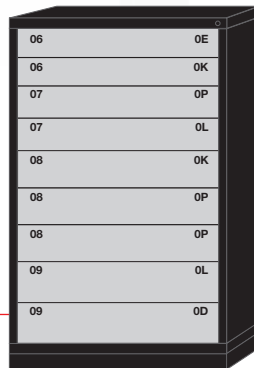

MIDC

Modular Drawer Cabinets

**MEDIUM CABINET - 36-3/8" WIDE
EYE-LEVEL HEIGHT - 59-1/4" H X 28-1/4" D**

11 Drawers

11 drawers with
269 compartments

683630000F

9 Drawers

9 drawers with
144 compartments