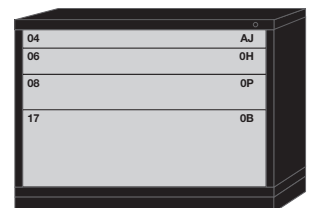

4 drawers with
88 compartments