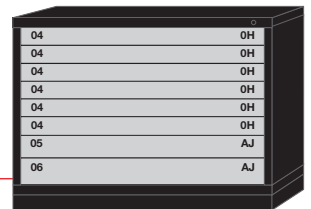

MIDC

Modular Drawer Cabinets

EXTRA WIDE CABINET - 44-3/8" WIDE BENCH HEIGHT - 33-1/4" H X 28-1/4" D

| Drawer Number | 40 | 50 | 60 | 70 | 80 | 90 | 100 | 110 | 120 | 130 | 140 | 150 | 160 | 170 | 180 |
|---------------|--------|----|--------|--------|--------|--------|-----|--------|--------|--------|---------|---------|---------|---------|---------|
| Usable Height | 2-1/4" | 3" | 3-7/8" | 4-5/8" | 5-3/8" | 6-1/4" | 7" | 7-3/4" | 8-1/2" | 9-3/8" | 10-1/8" | 10-7/8" | 11-3/4" | 12-1/2" | 13-1/4" |
| Drawer Size | 1-7/8" | | 3" | | 4-3/8" | | | 6-1/4" | | | | | | | |

All Pre-Engineered Modular Drawer 44-3/8" Wide Extra-Wide Cabinets on these pages feature:

- Fork Lift Base

8 Drawers

8 drawers with
280 compartments

6 Drawers

6 drawers with
204 compartments

5 Drawers

5 drawers with
156 compartments