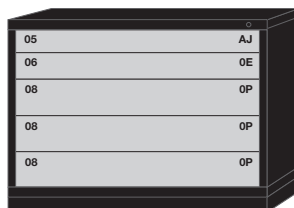

All Pre-Engineered Modular Drawer 44-3/8" Wide Extra-Wide Cabinets on these pages feature:

- Fork Lift Base

8 Drawers

8 drawers with
280 compartments

6 Drawers

6 drawers with
204 compartments

5 Drawers

5 drawers with
156 compartments