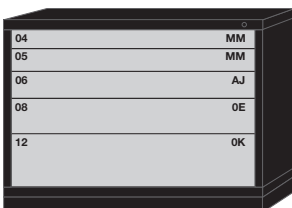

All Pre-Engineered Modular Drawer 44-3/8" Wide Extra-Wide Cabinets on these pages feature:

- Fork Lift Base

8 Drawers

8 drawers with
280 compartments

6 Drawers

6 drawers with
204 compartments

5 Drawers

5 drawers with
156 compartments