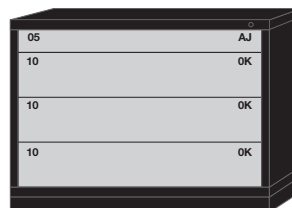

4 Drawers

4 drawers with
92 compartments