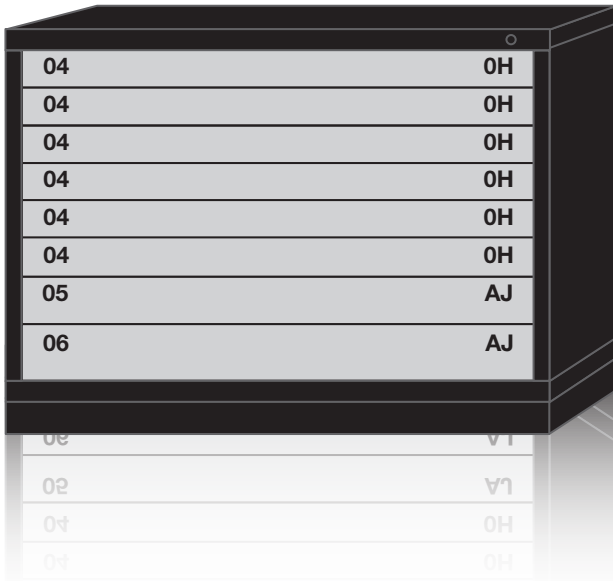

MIDC

Modular Drawer Cabinets

EXTRA WIDE CABINET - 44-3/8" WIDE BENCH HEIGHT - 33-1/4" H X 28-1/4" D

| Drawer Number | 40 | 50 | 60 | 70 | 80 | 90 | 100 | 110 | 120 | 130 | 140 | 150 | 160 | 170 | 180 |
|---------------|--------|----|--------|--------|--------|--------|-----|--------|--------|--------|---------|---------|---------|---------|---------|
| Usable Height | 2-1/4" | 3" | 3-7/8" | 4-5/8" | 5-3/8" | 6-1/4" | 7" | 7-3/4" | 8-1/2" | 9-3/8" | 10-1/8" | 10-7/8" | 11-3/4" | 12-1/2" | 13-1/4" |
| Drawer Size | 1-7/8" | | 3" | | 4-3/8" | | | 6-1/4" | | | | | | | |

All Pre-Engineered Modular Drawer 44-3/8" Wide Extra-Wide Cabinets on these pages feature:

- Fork Lift Base

8 Drawers

8 drawers with
280 compartments

6 Drawers

6 drawers with
204 compartments

5 Drawers

5 drawers with
156 compartments