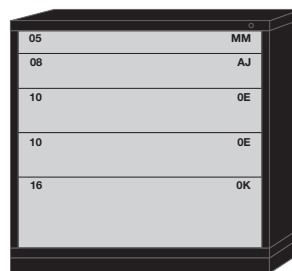

5 Drawers

5 drawers with 140 compartments