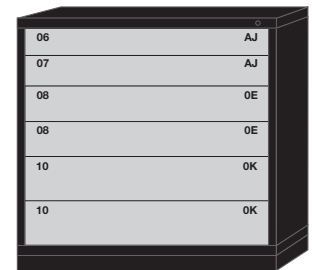

6 Drawers

6 drawers with 152 compartments