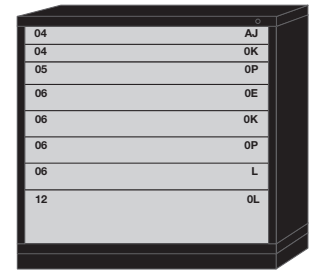

All Pre-Engineered Modular Drawer 44-3/8" Wide Extra-Wide Cabinets on these pages feature:

- Fork Lift Base

9 Drawers

9 drawers with 180 compartments

8 Drawers

8 drawers with 152 compartments

7 Drawers

7 drawers with 120 compartments