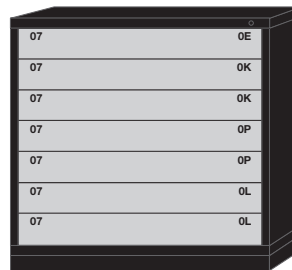

All Pre-Engineered Modular Drawer 44-3/8" Wide Extra-Wide Cabinets on these pages feature:

- Fork Lift Base

9 Drawers

9 drawers with 180 compartments

8 Drawers

8 drawers with 152 compartments

7 Drawers

7 drawers with 120 compartments