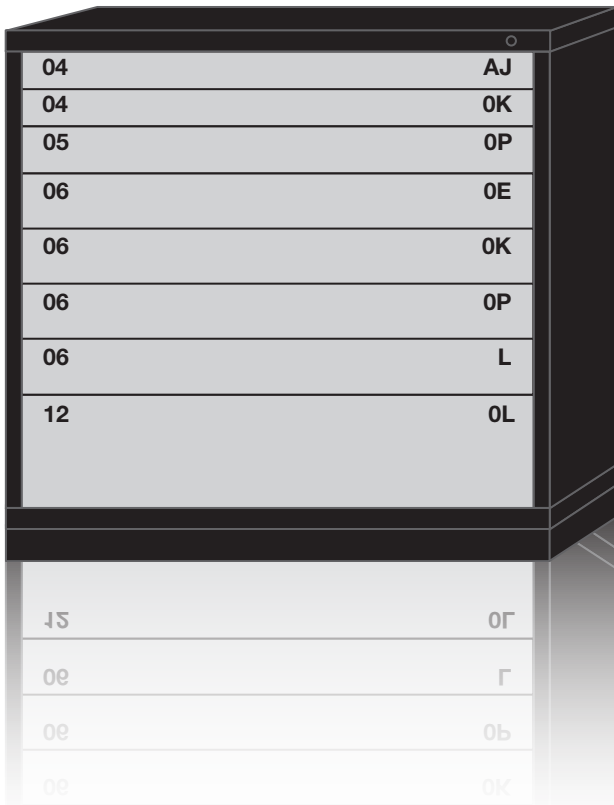

**EXTRA WIDE CABINET - 44-3/8" WIDE
COUNTER HEIGHT - 44-1/4" H X 28-1/4" D**

Modular Drawer Cabinets

Drawer Number	04	05	06	07	08	09	10	11	12	13	14	15	16	17	18
Usable Height	2-1/4"	3"	3-7/8"	4-5/8"	5-3/8"	6-1/4"	7"	7-3/4"	8-1/2"	9-3/8"	10-1/8"	10-7/8"	11-3/4"	12-1/2"	13-1/4"
Side Height	1-7/8"		3"		4-3/8"			6-1/4"							

All Pre-Engineered Modular Drawer 44-3/8" Wide Extra-Wide Cabinets on these pages feature:

- Fork Lift Base

9 Drawers

9 drawers with 180 compartments

8 Drawers

8 drawers with 152 compartments

7 Drawers

7 drawers with 120 compartments