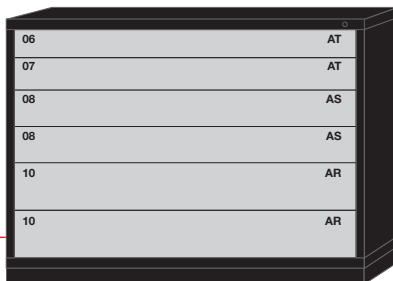

6 Drawers

6 drawers with 224 compartments

5 Drawers