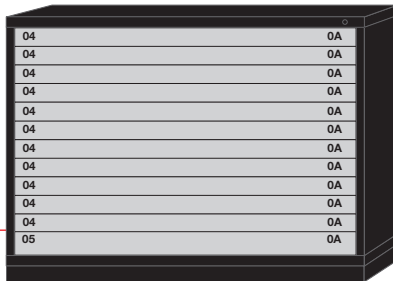

**DOUBLE WIDE CABINET - 59-5/8" WIDE
COUNTER HEIGHT - 44-1/4" H X 30" D**

12 Drawers

12 drawers with 24 compartments

7 Drawers