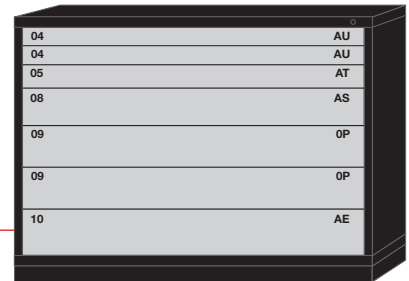

**DOUBLE WIDE CABINET - 59-5/8" WIDE
COUNTER HEIGHT - 44-1/4" H X 30" D**

12 Drawers

12 drawers with 24 compartments

7 Drawers

7 drawers with 238 compartments

6 Drawers

6 drawers with 224 compartments

5 Drawers