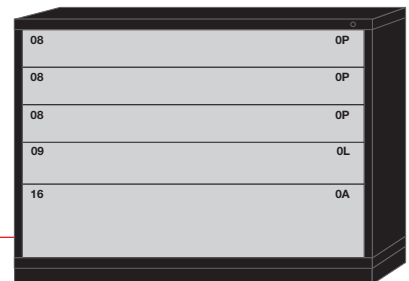

**DOUBLE WIDE CABINET - 59-5/8" WIDE
COUNTER HEIGHT - 44-1/4" H X 30" D**

12 Drawers

12 drawers with 24 compartments

7 Drawers

7 drawers with 238 compartments

6 Drawers

6 drawers with 224 compartments

5 Drawers