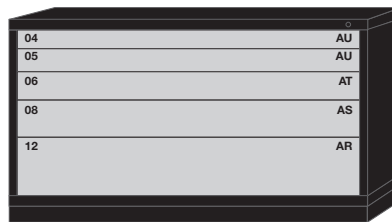

All Pre-Engineered Modular Drawer 59-5/8" Wide Double Wide Cabinets on these pages feature:

- Fork Lift Base

6 Drawers

6 drawers with 284 compartments

5 Drawers

5 drawers with 224 compartments

5 drawers with 220 compartments