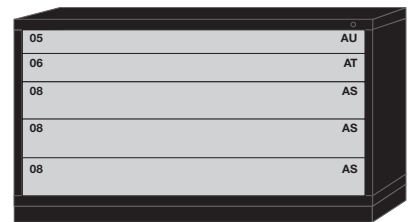

All Pre-Engineered Modular Drawer 59-5/8" Wide Double Wide Cabinets on these pages feature:

- Fork Lift Base

6 Drawers

6 drawers with 284 compartments

5 Drawers

5 drawers with 224 compartments

5 drawers with 220 compartments