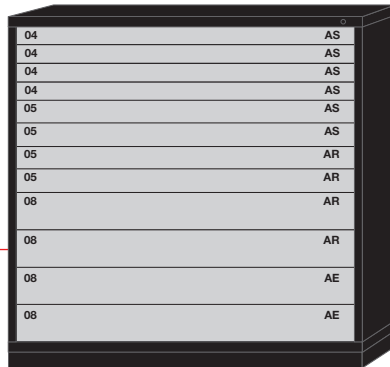

**MIDC**

Modular Drawer Cabinets

**DOUBLE WIDE CABINET - 59-5/8" WIDE  
EYE-LEVEL HEIGHT - 59-1/4" H X 28-1/4" D**

**12 Drawers**

12 drawers with  
372 compartments  
■ ■ ■ 6860301024 ■ ■ ■

**10 Drawers**

10 drawers with  
216 compartments  
■ ■ ■ 6860301025 ■ ■ ■