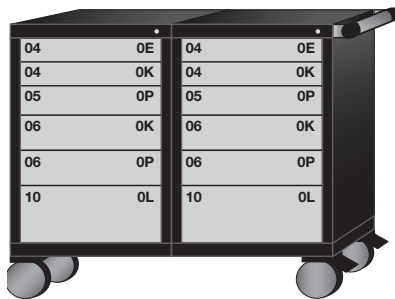

Bench (39-3/4" High)

6 drawers with 108 compartments
base shelf and adjustable shelf behind lockable swing door

- ■ S352230W1001 ■ - 45-5/8"w
- ■ S353030W2001 ■ - 60"w

5 drawers with 104 compartments
base shelf and adjustable shelf behind lockable swing door

- ■ S352230W1002 ■ - 45-5/8"w
- ■ S353030W2002 ■ - 60"w

4 drawers with 21 compartments
base shelf and adjustable shelf behind lockable swing door

- ■ S352230W1003 ■ - 45-5/8"w
- ■ S353030W2003 ■ - 60"w

12 drawers with 216 compartments