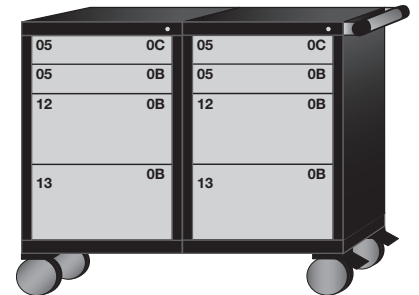

8 drawers with 42 compartments

- ■ S352230W1006 ■ - 45-5/8"w
- ■ S353030W2006 ■ - 60"w