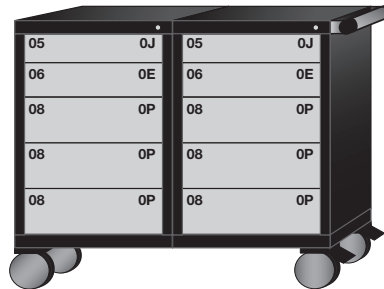

10 drawers with 208 compartments

- ■ S352230W1005 ■ - 45-5/8"w
- ■ S353030W2005 ■ - 60"w