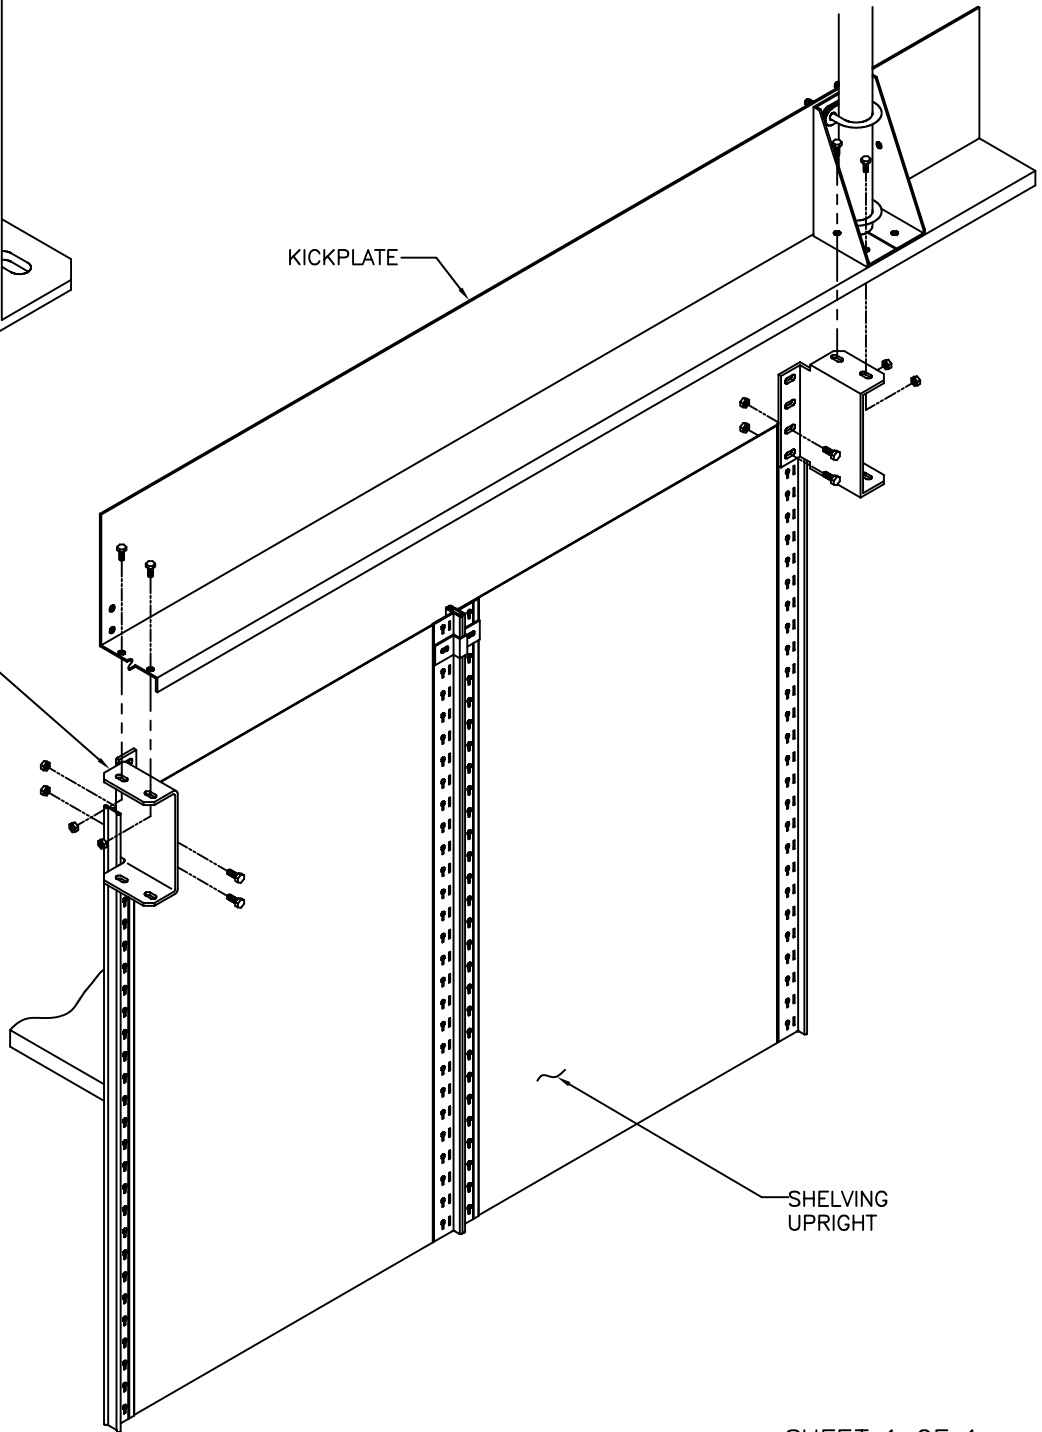

BILL OF MATERIALS		
QTY	DESCRIPTION	XX9221
2	KICKPLATE SUPPORT	NF4806P13
10	NUT 5/16-18 WAFFLE HEX	NFOP10285
10	5/16-18 X 3/4 HHCS	NFOP10287

9221 KICK PLATE
SUPPORT BRACKET
4806P13 (2X)

SHEET 1 OF 1

**MISSING PARTS OR IN NEED
OF
ASSEMBLY ASSISTANCE?**

Contact us direct for fast friendly service (800) 433-8488

ASSEMBLY INSTRUCTIONS
FOR LYON TWO LEVEL
8000 SERIES SHELVING

9221
KICKPLATE SUPPORT BARCKET