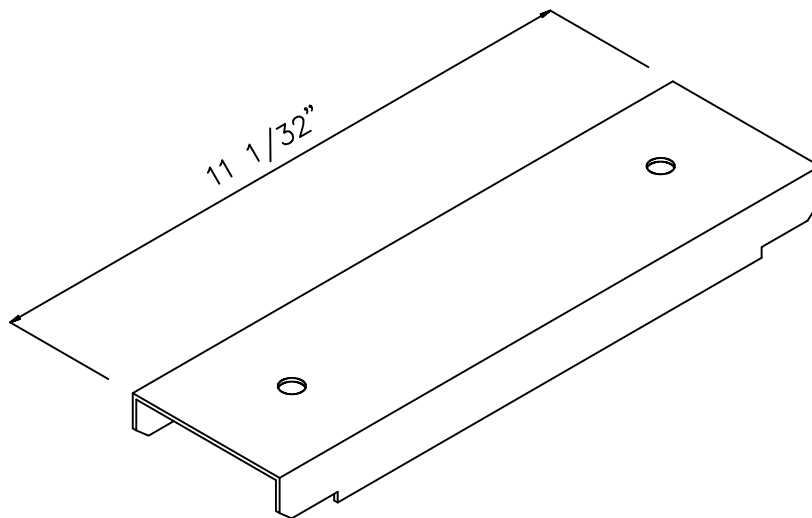

BILL OF MATERIALS

QTY	DESCRIPTION	NF9252
10	GALV STRUT SUPPORT	NF4762P12
10	NUT 5/16-18 WAFFLE HEX	NFOP10285
10	5/16-18 X 3/4 HHCS	NFOP15201

NOTE: ORDER CAT#9252 WHEN USING #9246 OR #9247 GRATING, WHEN EXTRA ARE REQ.'D WITH #9282, #9283 OR 9284 GRATING OR USE WITH #9251 GRATING SPLICER WHEN SPLICE DOES NOT FALL ON A SUPPORT