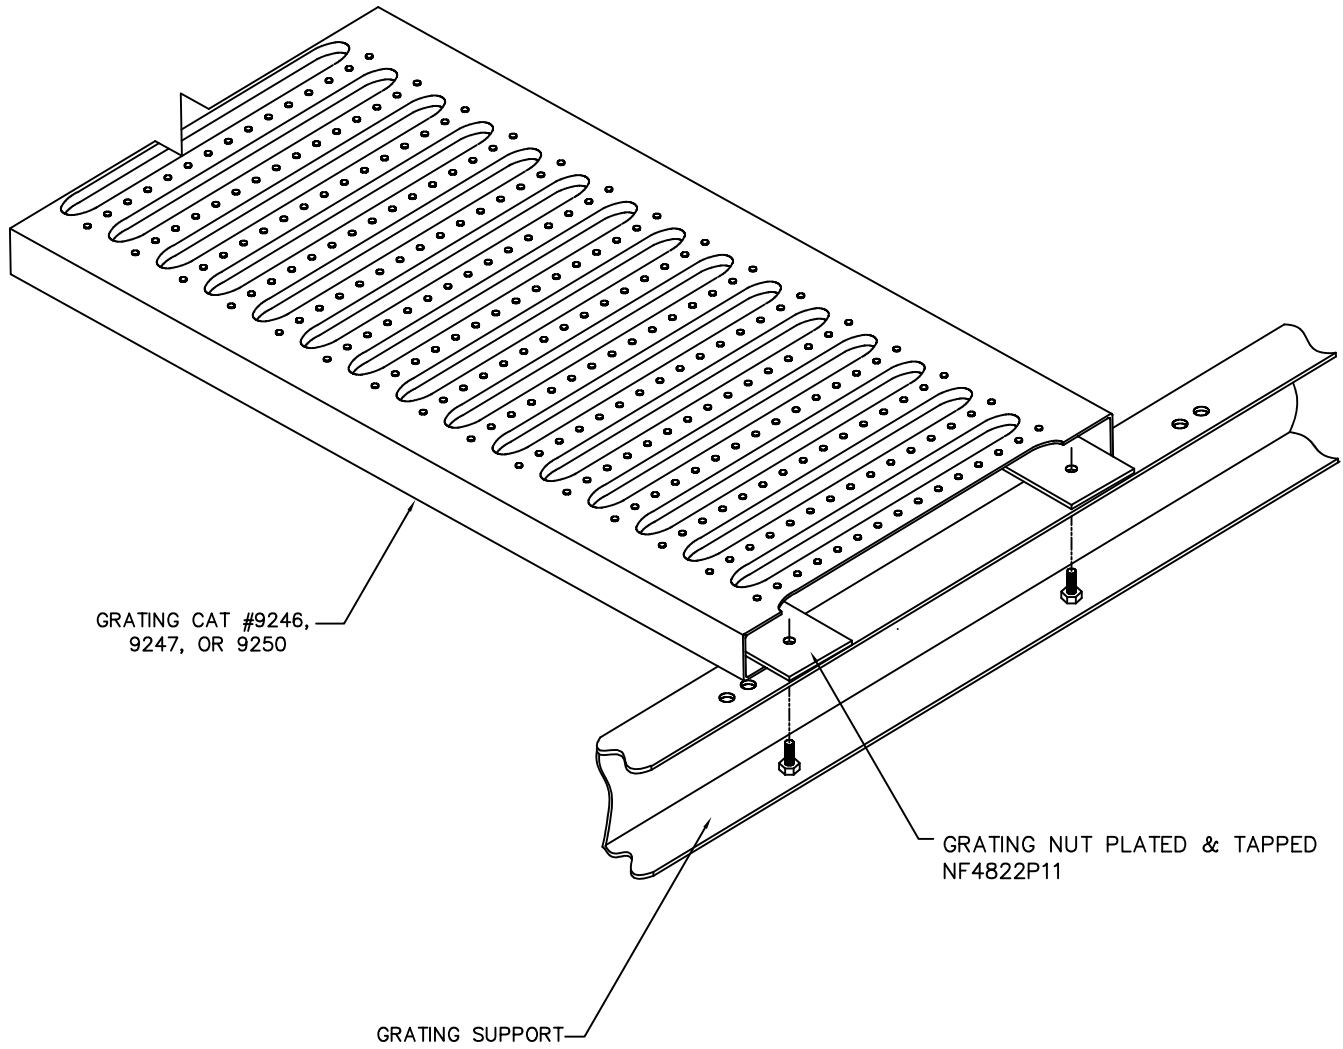

BILL OF MATERIALS

QTY	DESCRIPTION	NF9253
100	GRATING NUT PLATED & TAPPED	NF4822P11
100	5/16-18 X 3/4 HHCS	NFOP10287

GRATING CAT #9246,
9247, OR 9250

GRATING NUT PLATED & TAPPED
NF4822P11

GRATING SUPPORT

SHEET 1 OF 1

**MISSING PARTS OR IN NEED
OF
ASSEMBLY ASSISTANCE?**

Contact us direct for fast friendly service (800) 433-8488

Int'l calls (630) 892-8941 | WEB: WWW.LYONWORKSPACE.COM | Fax (800) 367-6681

ASSEMBLY INSTRUCTIONS
FOR LYON TWO LEVEL
8000 SERIES SHELVING