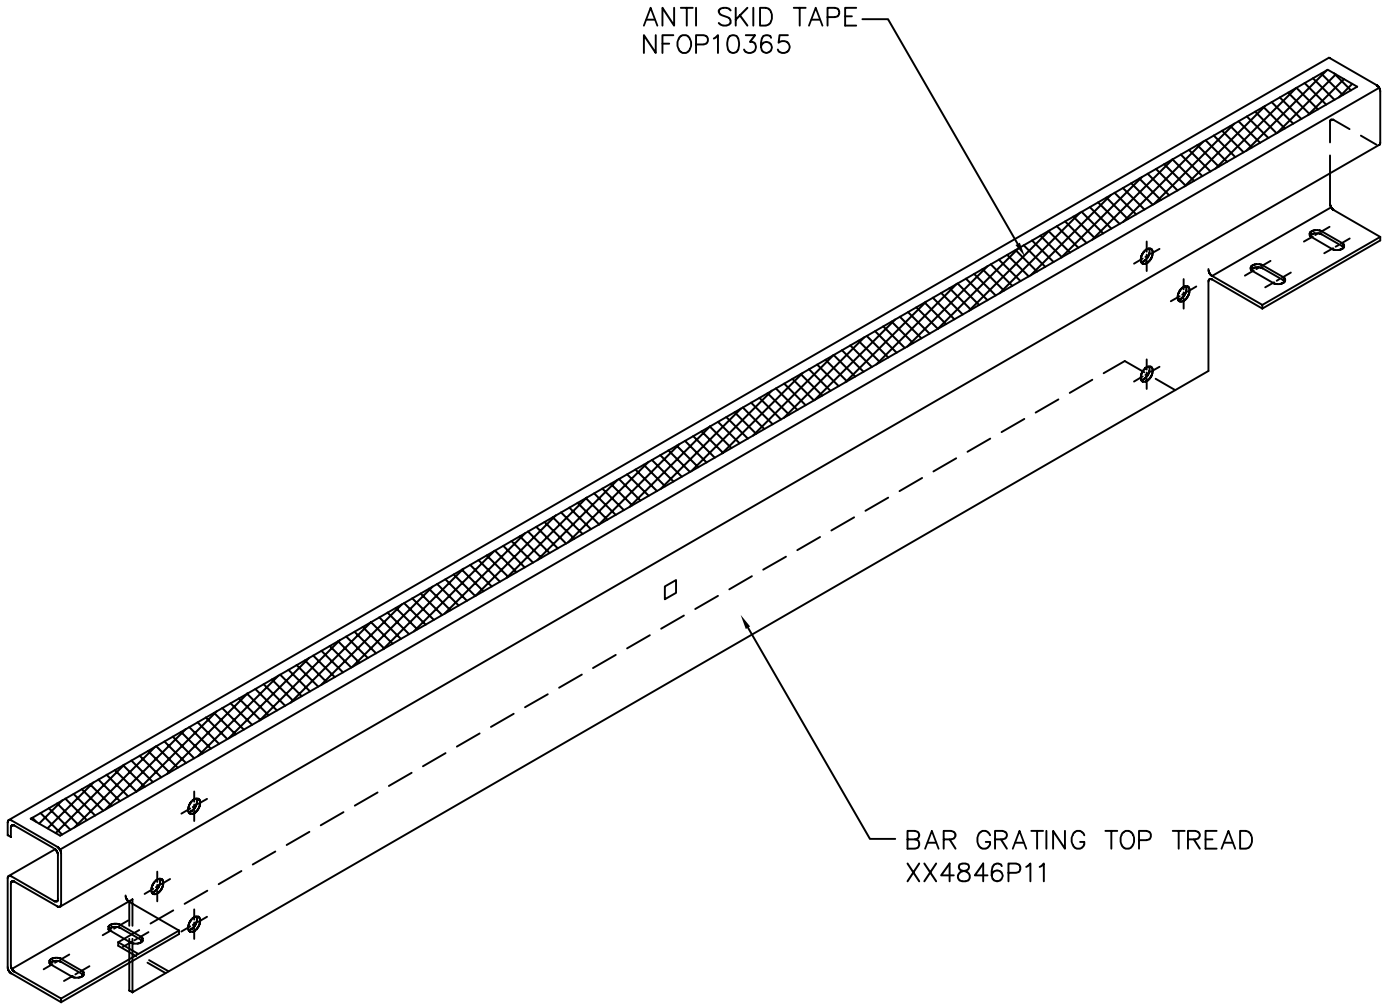

BILL OF MATERIALS		
QTY	DESCRIPTION	XX9291
1	TOP STAIR TREAD	XX4846P11
.06	ANTI SKID TAPE 1 X 60FT	NFOP10365

ANTI SKID TAPE
NFOP10365

BAR GRATING TOP TREAD
XX4846P11

**MISSING PARTS OR IN NEED
OF
ASSEMBLY ASSISTANCE?**

Contact us direct for fast friendly service (800) 433-8488
Int'l calls (630) 892-8941 | WEB: WWW.LYONWORKSPACE.COM | Fax (800) 367-6681

ASSEMBLY INSTRUCTIONS
FOR 8000 SERIES TWO
LEVEL SHELVING

**9291 TOP STAIR
TREAD 1" BAR GRATING**