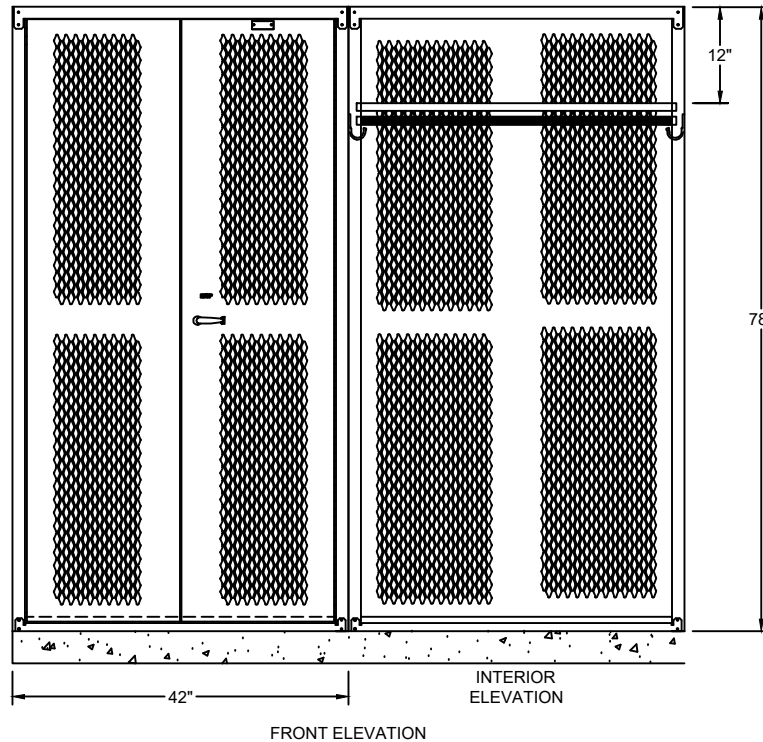

NUMBER PLATE
 SHELF
 4-SINGLE PRONG HOOKS
 1" DIA. COAT ROD
 CHROME PLATED LEVER HANDLE
 W/ PADLOCK ATTACHMENT
 CONTINUOUS HINGE
 DIAMOND PERFORATED DOORS

WELDED TA-50 GEAR CABINETS 42" X 24" X 78" S.R.S.T.