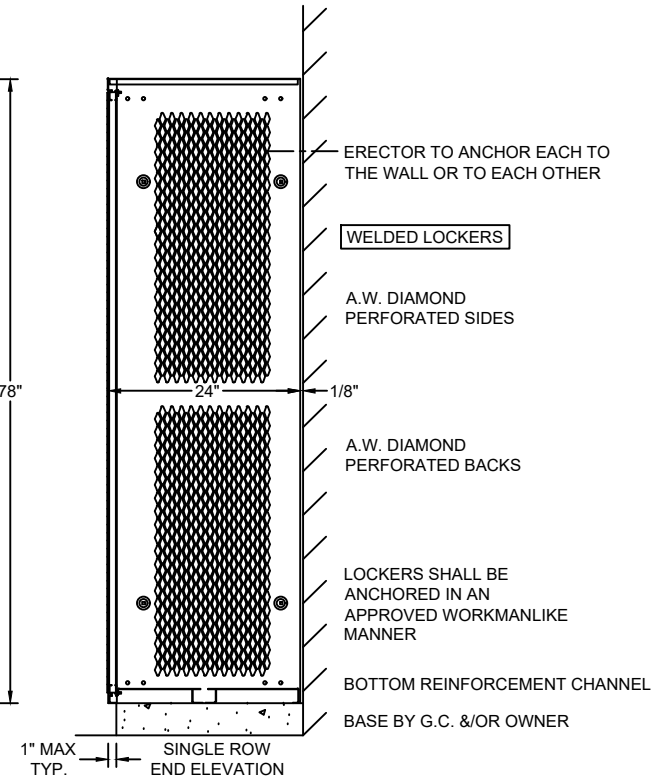

NUMBER PLATE
 SHELF
 4-SINGLE PRONG HOOKS
 1" DIA. COAT ROD
 CHROME PLATED LEVER HANDLE
 W/ PADLOCK ATTACHMENT
 CONTINUOUS HINGE
 DIAMOND PERFORATED DOORS

WELDED TA-50 GEAR CABINETS 42" X 24" X 78" S.R.S.T.